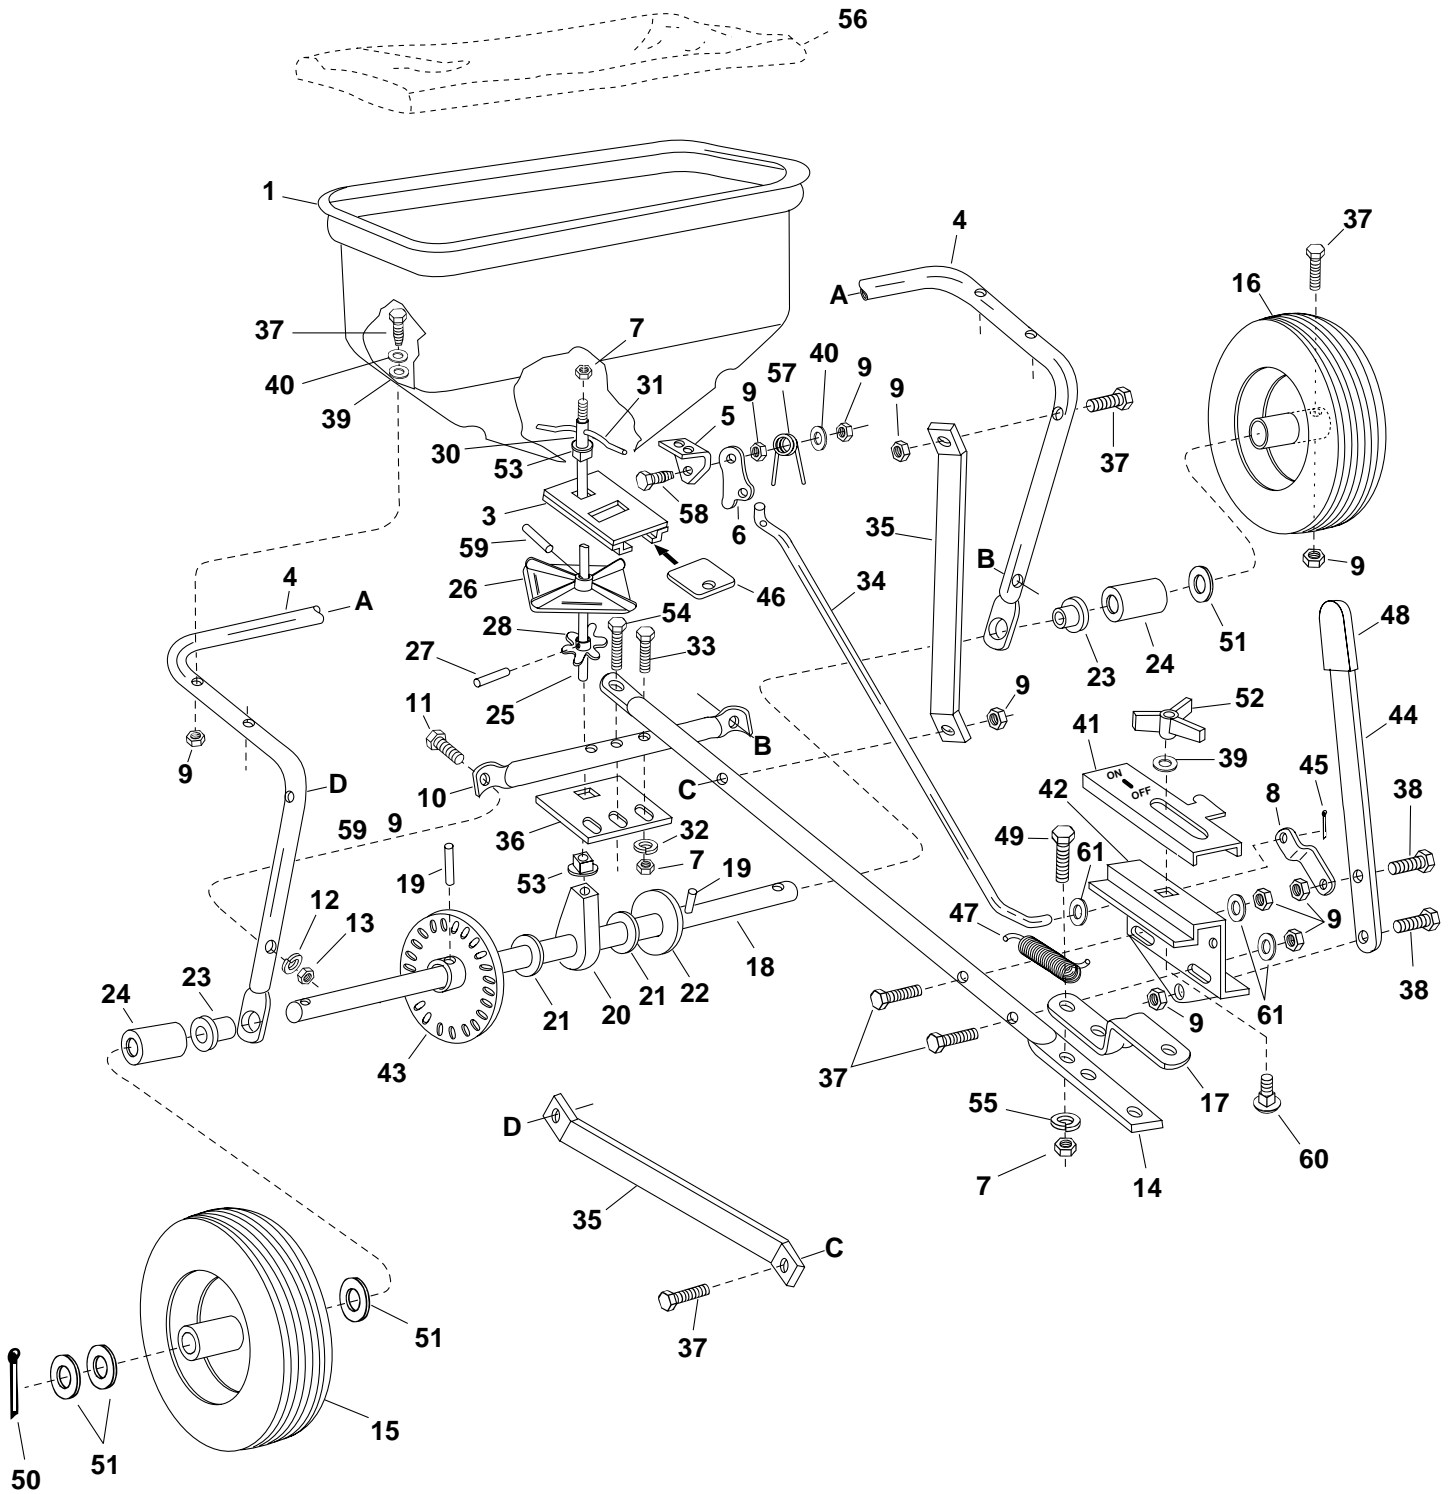

## REPAIR PARTS LIST FOR BROADCAST SPREADER MODEL 45-02111

REF. NO.	PART NO.	QTY.	DESCRIPTION	REF. NO.	PART NO.	QTY.	DESCRIPTION
1	44466	1	Hopper	35	23525	2	Brace, Hitch
2	43882	6	Rivet - Stainless	36	23762	1	Shaft Support Plate
3	62482	1	Ass'y - Guide Closure	37	1509-069	12	Bolt, Hex 1/4-20 x 1-3/4"
4	44462	1	Tube Frame	38	43866	2	Bolt, Hex 1/4-20 x 5/8" Lg. Gr. 5
5	23753	1	Slide Gate Angle Bracket	39	1543-069	9	Washer, Nylon
6	23758	1	Slide Gate Bracket	40	43088	9	Washer, Flat 1/4" Std.
7	43082	6	Nut, Hex Lock 3/8-16 Thd.	41	23755	1	Gauge, Flow Control
8	23756	1	Flow Control Link	42	23754	1	Bracket, Flow Control Mount
9	43013	16	Nut, Hex Lock 1/4-20 Thread	43	62474	1	Gear Ass'y.
10	43808	1	Tube Crossover	44	23757	1	Flow Control Arm
11	43084	2	Bolt, Hex 5/16-18 x 1-3/4" Lg.	45	44101	1	Cotter Pin 3/32" x 3/4" Lg.
12	43086	2	Lock Washer, 5/16"	46	23533	1	Plate, Closure
13	43064	2	Nut, Hex Lock 5/16-18 Thd.	47	43000	1	Spring, Extension
14	44487	1	Tube, Hitch	48	43848	1	Grip, Flow Control Arm
15	44456	1	Wheel Ass'y, 14" x 4"	49	43087	2	Bolt, Hex 3/8-16 x 1-1/4" Lg.
16	44457	1	Wheel Ass'y, 14" x 4" W/ Hole	50	43093	1	Cotter Pin, 1/8" x 1-1/2" Lg.
17	23687	1	Bracket, Hitch	51	43009	4	Washer 1-5/8" O.D. x 25/32" I.D.
18	23522	1	Shaft, Axle	52	43849	1	Knob, Plastic 1/4-20 Thread
19	43851	2	Pin, Spring 3/16" Dia. x 1.25" Lg.	53	44285	2	Bushing Delrin 3/8 I.D.
20	43871	1	Bushing, Axle Shaft	54	43054	1	Bolt, Hex 3/8-16 x 2" Lg. Gr. 5
21	1540-032	5	Washer, Flat .78" I.D.	55	43003	2	Lock Washer, 3/8"
22	1540-162	1	Washer, Flat 3/4"	56	43962	1	Vinyl Hopper Cover (Optional)
23	44798	2	Bearing Flange	57	44566	1	Spring, Torsion
24	44474	2	Spacer	58	43012	1	Bolt, Hex 1/4-20 x 3/4" Lg. Gr. 5
25	23524	1	Shaft, Sprocket	59	46055	1	Pin, Spring 1/8" x 1" Lg.
26	04367	1	Spreader Plate	60	44950	1	Bolt, Carriage 1/4-20 x 3/4" Lg.
27	43850	1	Pin, Spring 1/8" x 5/8" Lg.	61	R19111116	3	Washer, 5/16" SAE
28	44468	1	Sprocket - 6 T.		46512	1	Owner's Manual
30	23766	1	Sleeve, Agitator				
31	43878	1	Wire, Agitator				
32	43070	3	Washer, Flat 3/8"				
33	41576	2	Bolt, Hex 3/8-16 x 1-3/4" Lg. Gr. 5				
34	44469	1	Rod, Flow Control				